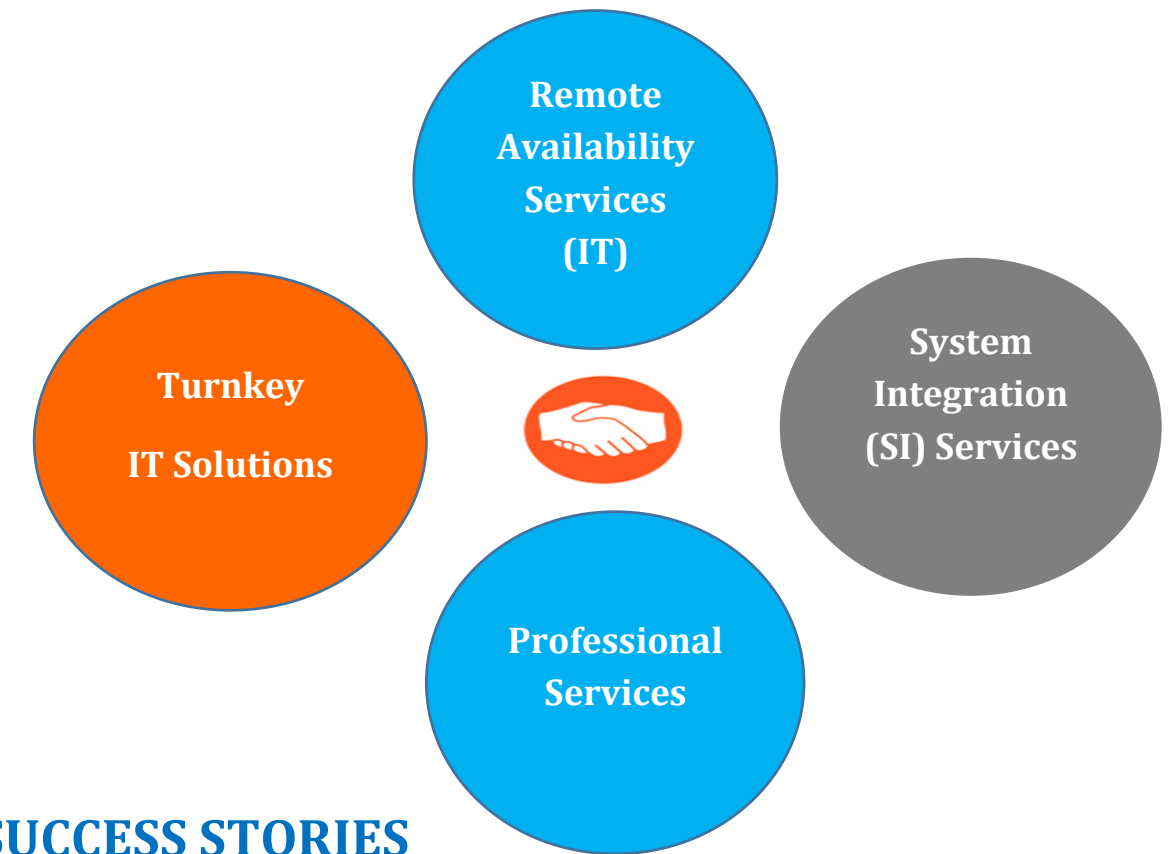

OUR OFFERINGS

Application Services

Application modernization Database DevOps Monitoring CRM & ERP

Data Center - Hardware Solutions

Networking Servers & Storage Data Protection Converged & Hyper-Converged Infrastructure

AI & Analytics

Big Data Services Business Intelligence & Visualization Natural Language Processing (NLP) Machine Learning / Predictive Analytics Data Integration Services

Platforms

SAP Services Sales Force CRM Microsoft Hybrid Cloud

CLIENT ENGAGEMENT MODEL

Our passion & innovation are combined to deliver quality solutions and elevate customer success!

SUCCESS STORIES

- ✓ **ERP Services:** Provided SAP Solutions and Services to Sharp Electronics, USA (2013-2019)
- ✓ **Data Protection Services:** Designed, implemented and provided BAU Data Protection Services to Dell EMC' customers in USA, Canada, Singapore, India, Australia (2019-2020)
- ✓ **T & M Services:** Capgemini North America Region - (2018-2019)
- ✓ **System Integration Services:** Rack & Stack, Installation and configuration of Network switches, HCI/CI at Sydney's Largest Health Organization, Australia (2020)